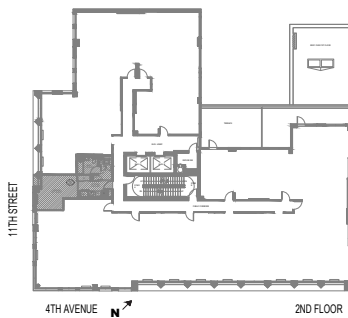

237 11th Street

PARK SLOPE / BROOKLYN

Unit 2E, 3E
1 Bedroom, 1 Bathroom

All dimensions are approximate and subject to construction variances. Plans may contain minor variations from floor to floor.

Exclusive Marketing and Leasing Agent:
aptsandlofts.com
we've got your space