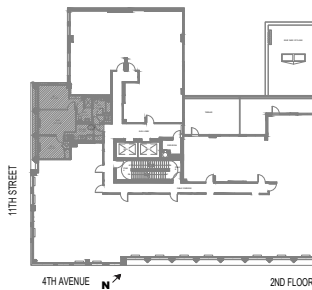

237 11th Street

PARK SLOPE / BROOKLYN

Unit 2D, 3D
2 Bedroom, 2 Bathroom

All dimensions are approximate and subject to construction variances. Plans may contain minor variations from floor to floor.

Exclusive Marketing and Leasing Agent:
aptsandlofts.com
we've got your space