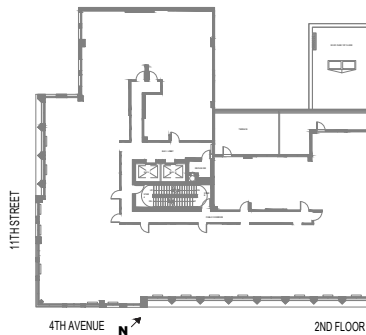

All dimensions are approximate and subject to construction variances. Plans may contain minor variations from floor to floor.

Exclusive Marketing and Leasing Agent:
aptsandlofts.com
we've got your space

CITI HABITATS
Sales + Rentals. Knowledge + Guidance.