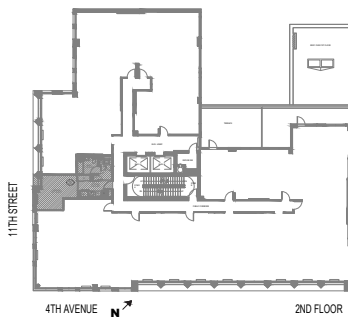

237 11th Street

PARK SLOPE / BROOKLYN

Unit 2E, 3E
1 Bedroom, 1 Bathroom

All dimensions are approximate and subject to construction variances. Plans may contain minor variations from floor to floor.

Exclusive Marketing and Leasing Agent:
aptsandlofts.com
we've got your space